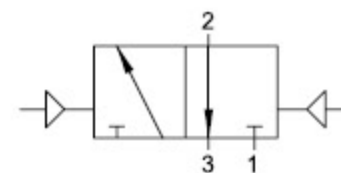

# Valvole ad azionamento Pneumatico / Pneumatic Valve

01V P1 3 00 02  
01V P1 3 00 03  
01V P1 3 00 05

## 3/2 Vie/Ways

**BISTABILE**  
TWO STABLE POSITIONS

CODICE CODE	VIE WAYS	MISURA SIZE
01V P1 3 00 02	3/2	1/8
01V P1 3 00 03	3/2	1/4
01V P1 3 00 05	3/2	1/2

01V P1 3 00 02

01V P1 3 00 05

01V P1 3 00 03