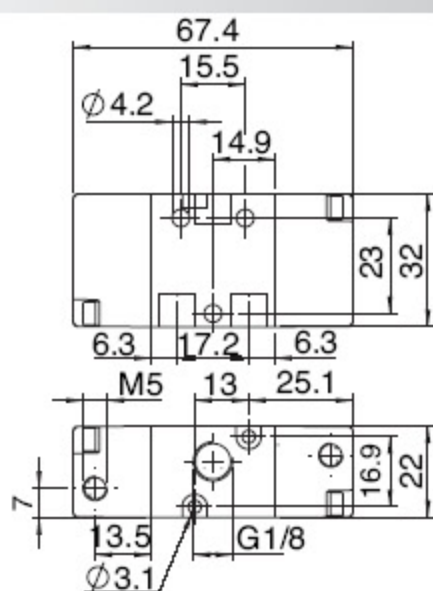

## 3/2 Vie/Ways

**BISTABILE**  
TWO STABLE POSITIONS

CODICE CODE	VIE WAYS	MISURA SIZE
01V P1 3 00 02	3/2	1/8
01V P1 3 00 03	3/2	1/4
01V P1 3 00 05	3/2	1/2

01V P1 3 00 02

01V P1 3 00 05

01V P1 3 00 03