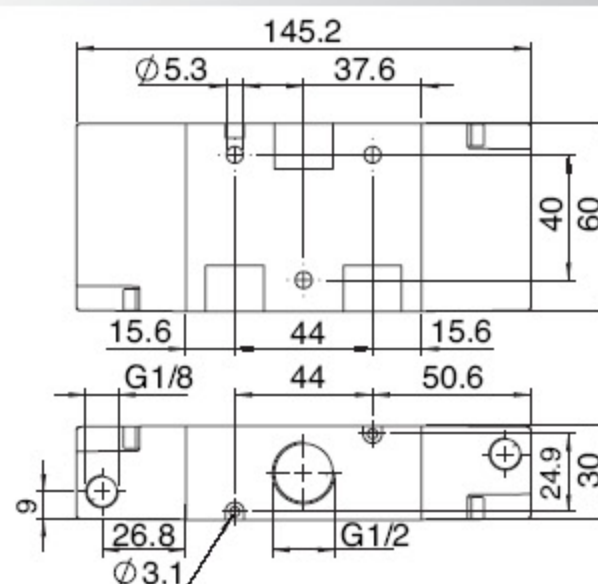

## 3/2 Vie/Ways

**BISTABILE**  
TWO STABLE POSITIONS

CODICE CODE	VIE WAYS	MISURA SIZE
01V P1 3 00 02	3/2	1/8
01V P1 3 00 03	3/2	1/4
01V P1 3 00 05	3/2	1/2

01V P1 3 00 02

01V P1 3 00 05

01V P1 3 00 03