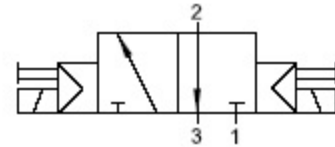

Valvole ad azionamento Elettropneumatico / Solenoid Pilot Valve

01V S1 3 00 02
01V S1 3 00 03
01V S1 3 00 05

3/2 Vie/Ways

BISTABILE
TWO STABLE POSITIONS

CODICE CODE	VIE WAYS	MISURA SIZE
01V S1 3 00 02	3/2	1/8
01V S1 3 00 03	3/2	1/4
01V S1 3 00 05	3/2	1/2

01V S1 3 00 02

01V S1 3 00 05

01V S1 3 00 03