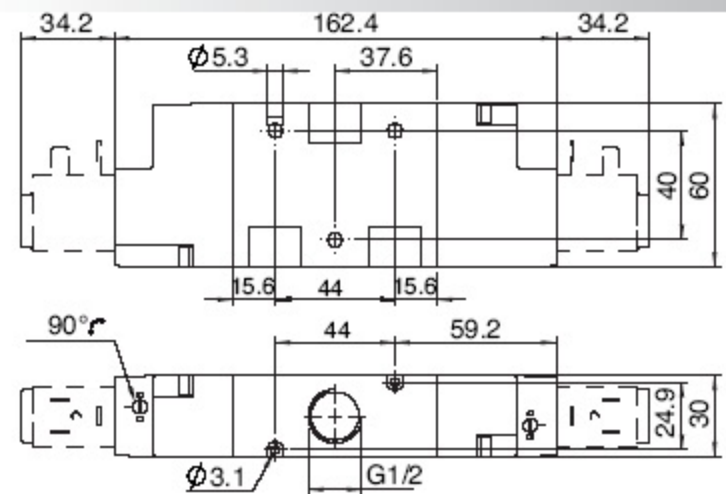

Valvole ad azionamento Elettropneumatico / Solenoid Pilot Valve

01V S1 3 00 02
01V S1 3 00 03
01V S1 3 00 05

3/2 Vie/Ways

BISTABILE
TWO STABLE POSITIONS

CODICE CODE	VIE WAYS	MISURA SIZE
01V S1 3 00 02	3/2	1/8
01V S1 3 00 03	3/2	1/4
01V S1 3 00 05	3/2	1/2

01V S1 3 00 02

01V S1 3 00 05

01V S1 3 00 03