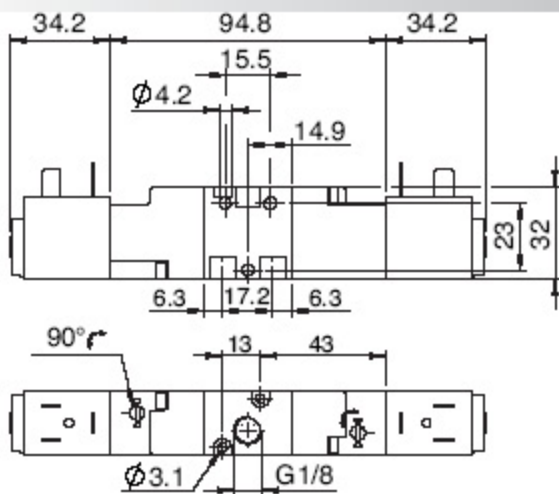

Valvole ad azionamento Elettropneumatico / Solenoid Pilot Valve

01V S1 3 00 02
01V S1 3 00 03
01V S1 3 00 05

3/2 Vie/Ways

BISTABILE
TWO STABLE POSITIONS

CODICE CODE	VIE WAYS	MISURA SIZE
01V S1 3 00 02	3/2	1/8
01V S1 3 00 03	3/2	1/4
01V S1 3 00 05	3/2	1/2

01V S1 3 00 02

01V S1 3 00 05

01V S1 3 00 03