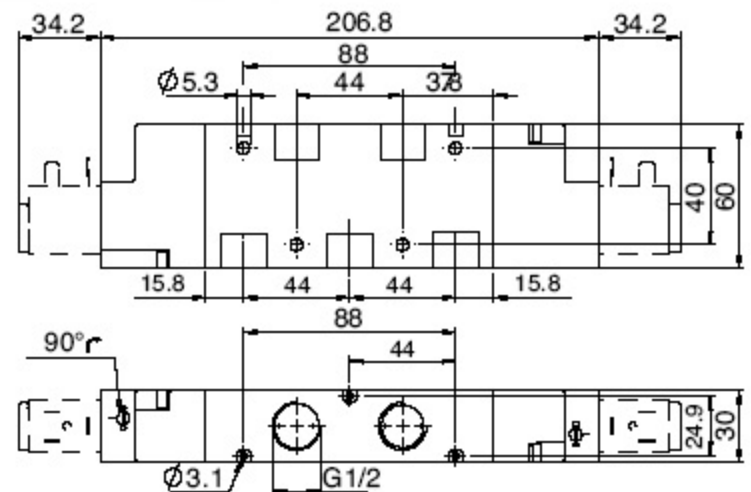

Valvole ad azionamento Elettropneumatico / Solenoid Pilot Valve

01V S1 5 00 02
01V S1 5 00 03
01V S1 5 00 05

5/2 Vie/Ways

BISTABILE
TWO STABLE POSITIONS

CODICE CODE	VIE WAYS	MISURA SIZE
01V S1 5 00 02	5/2	1/8
01V S1 5 00 03	5/2	1/4
01V S1 5 00 05	5/2	1/2

01V S1 5 00 02

01V S1 5 00 05

01V S1 5 00 03