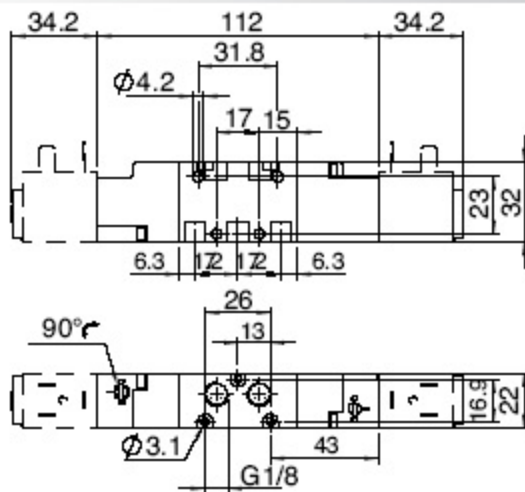

Valvole ad azionamento Elettropneumatico / Solenoid Pilot Valve

01V S1 5 00 02
01V S1 5 00 03
01V S1 5 00 05

5/2 Vie/Ways

BISTABILE
TWO STABLE POSITIONS

CODICE CODE	VIE WAYS	MISURA SIZE
01V S1 5 00 02	5/2	1/8
01V S1 5 00 03	5/2	1/4
01V S1 5 00 05	5/2	1/2

01V S1 5 00 02

01V S1 5 00 05

01V S1 5 00 03