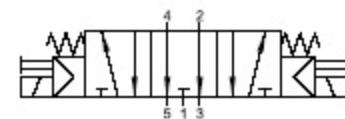

## 5/2 Vie/Ways

**BISTABILE**

**TWO STABLE POSITIONS**

CODICE CODE	VIE WAYS	SOLENOIDE SOLENOID
05V S1 5 00 00	5/2	24V DC
05V S1 5 00 01	5/2	24V 50/60Hz

05VS07CC00  
05VS07CC01

05VS07OC00  
05VS07OC01