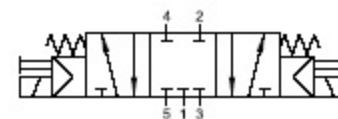

## 5/2 Vie/Ways

**BISTABILE**

**TWO STABLE POSITIONS**

CODICE CODE	VIE WAYS	SOLENOIDE SOLENOID
05V S1 5 00 00	5/2	24V DC
05V S1 5 00 01	5/2	24V 50/60Hz

05VS07CC00  
05VS07CC01

05VS07OC00  
05VS07OC01