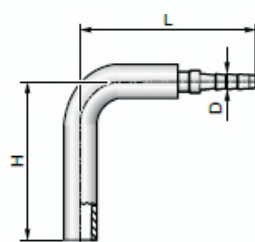

Tube / Hose	Ø	L	D	Codice/Ref.
RD2	4	36	2.0	34R70000
	6*	36	2.0	34R00000
	8*	36	2.0	34R30000
	10	36	2.0	34R50000
RD3	4	36	3.0	34R70003
	6	36	3.0	34R00003
	8	37.5	3.0	34R30003
RD4	4	41	4.0	34R70004
	6	41	4.0	34R00004
	8	41	4.0	34R30004

*Disponibili in INOX /
Available in Stainless steel

45°

Tube / Hose	Ø	H	L	D	Codice/Ref.
RD2	4	14.5	43	2.0	34R70040
	6	16.5	44	2.0	34R00040
	8	20	52	2.0	34R30040
RD3	4	14.5	43	3.0	34R70043
	6	16.5	44	3.0	34R00043
	8	20	52	3.0	34R30043
RD4	4	14.5	48	4.0	34R70044
	6	16.5	49	4.0	34R00044
	8	20	57	4.0	34R30044

90°

Tube / Hose	Ø	H	L	D	Codice/Ref.
RD2	4	25.5	33	2.0	34R70090
	6	28	32	2.0	34R00090
	8	37	41	2.0	34R30090
RD3	4	25.5	33	3.0	34R70093
	6	28	32	3.0	34R00093
	8	37	41	3.0	34R30093
RD4	4	25.5	38	4.0	34R70094
	6	28	37	4.0	34R00094
	8	37	46	4.0	34R30094