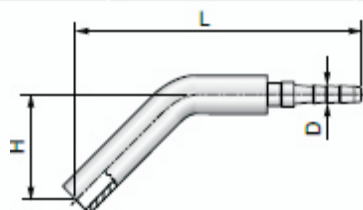

Tube / Hose	Ø	L	D	Codice/Ref.
RD2	4	36	2.0	34R70000
	6*	36	2.0	34R00000
	8*	36	2.0	34R30000
	10	36	2.0	34R50000
RD3	4	36	3.0	34R70003
	6	36	3.0	34R00003
	8	37.5	3.0	34R30003
RD4	4	41	4.0	34R70004
	6	41	4.0	34R00004
	8	41	4.0	34R30004

*Disponibili in INOX /
Available in Stainless steel

45°

Tube / Hose	Ø	H	L	D	Codice/Ref.
RD2	4	14.5	43	2.0	34R70040
	6	16.5	44	2.0	34R00040
	8	20	52	2.0	34R30040
RD3	4	14.5	43	3.0	34R70043
	6	16.5	44	3.0	34R00043
	8	20	52	3.0	34R30043
RD4	4	14.5	48	4.0	34R70044
	6	16.5	49	4.0	34R00044
	8	20	57	4.0	34R30044

90°

Tube / Hose	Ø	H	L	D	Codice/Ref.
RD2	4	25.5	33	2.0	34R70090
	6	28	32	2.0	34R00090
	8	37	41	2.0	34R30090
RD3	4	25.5	33	3.0	34R70093
	6	28	32	3.0	34R00093
	8	37	41	3.0	34R30093
RD4	4	25.5	38	4.0	34R70094
	6	28	37	4.0	34R00094
	8	37	46	4.0	34R30094