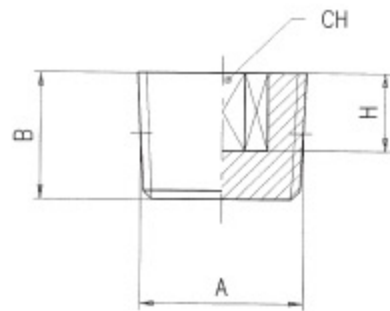

3025

TAPPO MASCHIO CONICO - MALE PLUG (TAPER)

Codice Code	A	B	H	CH	Conf. Pack.
03025000102NB	1/8	7.5	5	5	50
03025000103NB	1/4	10	7	6	50
03025000104NB	3/8	11	7	8	50
03025000105NB	1/2	13	8	10	25