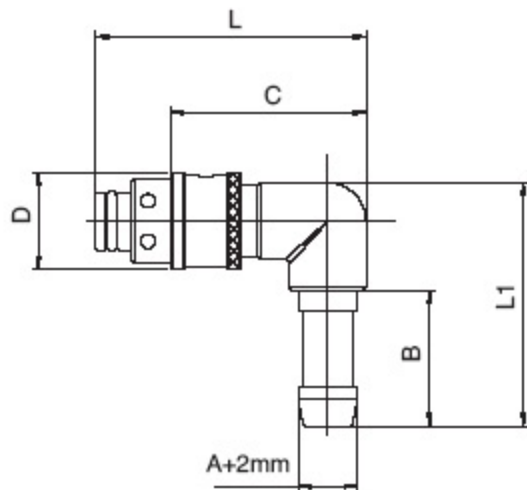

418

INNESTO CON PORTAGOMMA A 90° - PLUG WITH REST FOR RUBBER HOSE TO 90°

| Codice Code | A | B | C | D | L | L1 | Conf. Pack. |
|----------------|----|------|------|----|----|----|----------------|
| 0041800001 | 8 | 27.5 | 39.5 | 20 | 57 | 49 | 25 |
| 0041800002 | 10 | 27.5 | 39.5 | 20 | 57 | 49 | 25 |
| 0041800003 | 12 | 33 | 39.5 | 20 | 57 | 55 | 25 |