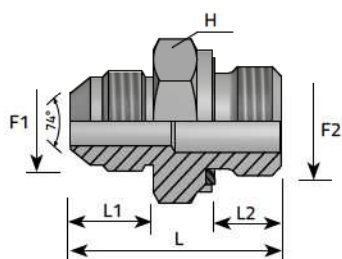

ADAPTOR MALE JIC - MALE BSPP FORM E (2)

ADATTATORE DIRITTO - MASCHIO JIC - MASCHIO GAS CILINDRICO FORMA E DIN 3852

ADAPTATEUR MÂLE JIC - MÂLE BSPP FORME E

ADAPTER AG-JIC / AG-ZÖLLIG FORM E

ADAPTADOR MACHO JIC - MACHO BSPP FORMA E

F1 - JIC

F2 - BSPP, Gaz cylindrique, Zylinder - Gasgewinde, Gas cilindra

Code	Thread		Dimensions				Pressure	
	F1	F2	H	L1	L2	L	PN	Psi
			mm	mm	mm	mm	Bar	Psi
AMJ12MG06R	1":1/16	3/8"	30	21.9	12	46.5	240	3480
AMJ12MG08R	1":1/16	1/2"	30	21.9	14	49	240	3480
AMJ12MG12R	1":1/16	3/4"	32	21.9	16	51	240	3480
AMJ12MG16R	1":1/16	1"	41	21.9	18	54.5	210	3045
AMJ16MG12R	1":5/16	3/4"	36	23.1	16	53.5	210	3045
AMJ16MG16R	1":5/16	1"	41	23.1	18	55.5	210	3045
AMJ16MG20R	1":5/16	1":1/4	50	23.1	20	60	210	3045
AMJ20MG16R	1":5/8	1"	46	24.3	18	59	170	2465
AMJ20MG20R	1":5/8	1":1/4	50	24.3	20	61	170	2465
AMJ20MG24R	1":5/8	1":1/2	55	24.3	22	64	140	2030
AMJ24MG16R	1":7/8	1"	50	27.5	18	62	140	2030
AMJ24MG20R	1":7/8	1":1/4	50	27.5	20	64	140	2030
AMJ24MG24R	1":7/8	1":1/2	55	27.5	22	67	140	2030