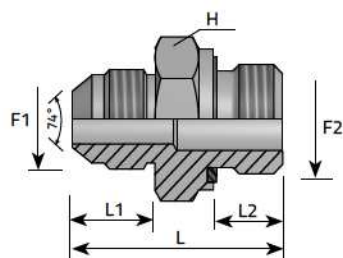

ADAPTOR MALE JIC - MALE BSPP FORM E (1)

ADATTATORE DIRITTO - MASCHIO JIC . MASCHIO GAS CILINDRICO FORMA E DIN 3852

ADAPTATEUR MÂLE JIC - MÂLE BSPP FORME E

ADAPTER AG-JIC / AG- ZÖLLIG FORM E

ADAPTADOR MACHO JIC - MACHO BSPP FORMA E

F1 - JIC

F2 - BSPP, Gaz cylindrique, Zylinder - Gasgewinde, Gas cilindra

Code	Thread		Dimensions				Pressure	
	F1	F2	H	L1	L2	L	PN	Psi
			mm	mm	mm	mm	Bar	
AMJ04MG02R	7/16"	1/8"	14	14	8	30.5	345	5003
AMJ04MG04R	7/16"	1/4"	19	14	12	34.5	345	5003
AMJ04MG06R	7/16"	3/8"	22	14	12	36	310	4495
AMJ04MG08R	7/16"	1/2"	27	14	14	39.5	240	3480
AMJ05MG02R	1/2"	1/8"	14	14	8	30.5	345	5003
AMJ05MG04R	1/2"	1/4"	19	14	12	34.5	345	5003
AMJ05MG06R	1/2"	3/8"	22	14	12	36	310	4495
AMJ05MG08R	1/2"	1/2"	27	14	14	40	240	3480
AMJ06MG02R	9/16"	1/8"	17	14.1	8	30.5	345	5003
AMJ06MG04R	9/16"	1/4"	19	14.1	12	34.5	345	5003
AMJ06MG06R	9/16"	3/8"	22	14.1	12	36	310	4495
AMJ06MG08R	9/16"	1/2"	27	14.1	14	40	240	3480
AMJ08MG04R	3/4"	1/4"	22	16.7	12	38	310	4495
AMJ08MG06R	3/4"	3/8"	22	16.7	12	38.5	310	4495
AMJ08MG08R	3/4"	1/2"	27	16.7	14	42.5	240	3480
AMJ08MG12R	3/4"	3/4"	32	16.7	16	46	240	3480
AMJ10MG06R	7/8"	3/8"	24	19.3	12	42.5	240	3480
AMJ10MG08R	7/8"	1/2"	27	19.3	14	45	240	3480
AMJ10MG12R	7/8"	3/4"	32	19.3	16	48.5	240	3480
AMJ10MG16R	7/8"	1"	41	19.3	18	51.9	210	3045