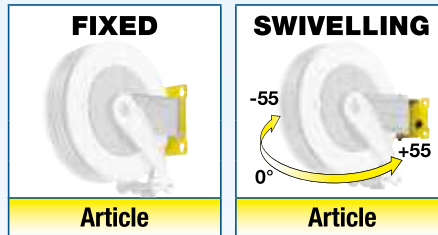

AIR-WATER - 20 bar

PAINTED STEEL

Ex ATEX directive II 3 GD c X

1. Supplied with:
2. hoses in black synthetic rubber
   - zinc plated steel couplings
   - brass swivel joint
   - "Viton®" seals

	Article	Article	Hose supplied	Connection	
				inlet	outlet
S. 290	8290.100	-	without hose	F3/8"G	F3/8"G
	8290.101	-	10m - 3/8" (995.210)	F3/8"G	M3/8"G
	8290.104	-	15m - 1/4" (993.215)	F3/8"G	M1/4"G
S. 330	8330.100	-	without hose	F3/8"G	F3/8"G
	8330.101	-	12m - 3/8" (995.211)	F3/8"G	M3/8"G
S. 390	8390.100	8380.100	without hose	F3/8"G	F3/8"G
	8390.102	8380.102	18m - 3/8" (995.217)	F3/8"G	M3/8"G
S. 430	8430.100	8420.100	without hose	F1/2"G	F1/2"G
	8430.101	8420.101	12m - 3/8" (995.212)	F1/2"G	M3/8"G
	8430.102	8420.102	18m - 3/8" (995.218)	F1/2"G	M3/8"G
	8430.103	8420.103	10m - 1/2" (996.210)	F1/2"G	M1/2"G
	8430.104	8420.104	15m - 1/2" (996.215)	F1/2"G	M1/2"G
for ABS hose reels Series 430 see page 152					
S. 530	8530.100	8520.100	without hose	F1/2"G	F1/2"G
	8530.101	8520.101	20m - 1/2" (996.220)	F1/2"G	M1/2"G
	8530.102	8520.102	25m - 1/2" (996.225)	F1/2"G	M1/2"G
S. 540	8540.100	8550.100	without hose	F1"G	F1"G
	8540.101	8550.101	15m - 3/4" (997.215)	F1"G	M3/4"G
	8540.102	8550.102	20m - 3/4" (997.220)	F1"G	M3/4"G
	8540.103	8550.103	15m - 1" (998.215)	F1"G	M1"G
	8540.105	8550.105	without hose	F1/2"G	F1/2"G
S. 560	8560.106	8550.106	30m - 1/2" (996.230)	F1/2"G	M1/2"G
	8560.100	-	without hose	F1"G	F1"G
	8560.101	-	30m - 3/4" (997.230)	F1"G	M3/4"G
	8560.103	-	40m - 3/4" (997.240)	F1"G	M3/4"G
	8560.104	-	20m - 1" (998.220)	F1"G	M1"G
	8560.105	-	30m - 1" (998.230)	F1"G	M1"G
	8560.106	-	without hose	F1/2"G	F1/2"G

FIXED HOSE REELS INSTALLATION

The quick coupling support is equipped with 4 slot holes that allow an easy and safe installation of the hose reels. The **template** supplied facilitates drilling of the holes and therefore hose reels fixing.

SWIVELLING HOSE REELS INSTALLATION

The **quick coupling swivelling support** facilitates hose reels installation and enables **55° rotation** to the right or left or locking in **fixed positioned at 0°** by means of clamping with two screws.