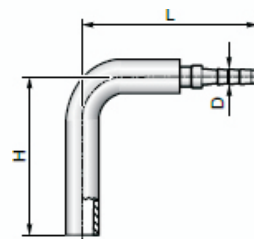

Tube / Hose	Ø	L	D	Codice/Ref.
RD2	4	36	2.0	34R70000
	6*	36	2.0	34R00000
	8*	36	2.0	34R30000
	10	36	2.0	34R50000
RD3	4	36	3.0	34R70003
	6	36	3.0	34R00003
	8	37.5	3.0	34R30003
RD4	4	41	4.0	34R70004
	6	41	4.0	34R00004
	8	41	4.0	34R30004

*Disponibili in INOX /
Available in Stainless steel

45°

Tube / Hose	Ø	H	L	D	Codice/Ref.
RD2	4	14.5	43	2.0	34R70040
	6	16.5	44	2.0	34R00040
	8	20	52	2.0	34R30040
RD3	4	14.5	43	3.0	34R70043
	6	16.5	44	3.0	34R00043
	8	20	52	3.0	34R30043
RD4	4	14.5	48	4.0	34R70044
	6	16.5	49	4.0	34R00044
	8	20	57	4.0	34R30044

90°

Tube / Hose	Ø	H	L	D	Codice/Ref.
RD2	4	25.5	33	2.0	34R70090
	6	28	32	2.0	34R00090
	8	37	41	2.0	34R30090
RD3	4	25.5	33	3.0	34R70093
	6	28	32	3.0	34R00093
	8	37	41	3.0	34R30093
RD4	4	25.5	38	4.0	34R70094
	6	28	37	4.0	34R00094
	8	37	46	4.0	34R30094