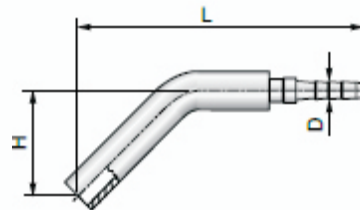

Tube / Hose	Ø	L	D	Codice/Ref.
RD2	4	36	2.0	34R70000
	6*	36	2.0	34R00000
	8*	36	2.0	34R30000
	10	36	2.0	34R50000
RD3	4	36	3.0	34R70003
	6	36	3.0	34R00003
	8	37.5	3.0	34R30003
RD4	4	41	4.0	34R70004
	6	41	4.0	34R00004
	8	41	4.0	34R30004

*Disponibili in INOX /
Available in Stainless steel

45°

Tube / Hose	Ø	H	L	D	Codice/Ref.
RD2	4	14.5	43	2.0	34R70040
	6	16.5	44	2.0	34R00040
	8	20	52	2.0	34R30040
RD3	4	14.5	43	3.0	34R70043
	6	16.5	44	3.0	34R00043
	8	20	52	3.0	34R30043
RD4	4	14.5	48	4.0	34R70044
	6	16.5	49	4.0	34R00044
	8	20	57	4.0	34R30044

90°

Tube / Hose	Ø	H	L	D	Codice/Ref.
RD2	4	25.5	33	2.0	34R70090
	6	28	32	2.0	34R00090
	8	37	41	2.0	34R30090
RD3	4	25.5	33	3.0	34R70093
	6	28	32	3.0	34R00093
	8	37	41	3.0	34R30093
RD4	4	25.5	38	4.0	34R70094
	6	28	37	4.0	34R00094
	8	37	46	4.0	34R30094