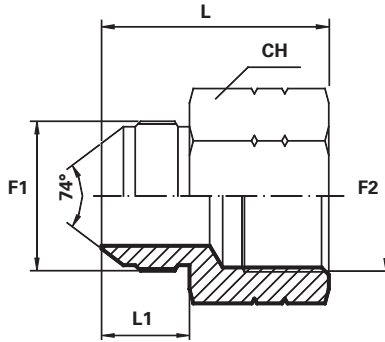

Adattatore diritto Maschio JIC Femmina fissa NPT

Adaptor male JIC – fixed female NPT
Adapter mâle JIC – femelle fixe NPT
Adapter AG-JIC / IG- NPT
Adaptador macho JIC – hembra fija NPT

F1 - JIC
F2 - NPT

Codice
Code
Référence
Bestell Nr.
Código

Filetto
Thread
Filet
Gewinde
Rosca

Dimensioni
Dimensions
Dimensions
Masszahlen
Dimensiones

| | F1 | F2 | CH mm | L1 mm | L mm | PN Bar |
|-------------------|---------|--------|----------|----------|---------|-----------|
| AMJ04FFN02 | 7/16" | 1/8" | 14 | 14 | 30 | 345 |
| AMJ04FFN04 | 7/16" | 1/4" | 19 | 14 | 35.5 | 345 |
| AMJ05FFN02 | 1/2" | 1/8" | 14 | 14 | 30 | 345 |
| AMJ05FFN04 | 1/2" | 1/4" | 19 | 14 | 35.5 | 345 |
| AMJ06FFN04 | 9/16" | 1/4" | 19 | 14.1 | 35.5 | 345 |
| AMJ06FFN06 | 9/16" | 3/8" | 22 | 14.1 | 37 | 310 |
| AMJ08FFN04 | 3/4" | 1/4" | 22 | 16.7 | 39.5 | 310 |
| AMJ08FFN06 | 3/4" | 3/8" | 22 | 16.7 | 39.5 | 310 |
| AMJ08FFN08 | 3/4" | 1/2" | 30 | 16.7 | 45.5 | 240 |
| AMJ10FFN08 | 7/8" | 1/2" | 30 | 19.3 | 48 | 240 |
| AMJ12FFN08 | 1".1/16 | 1/2" | 30 | 21.9 | 51 | 240 |
| AMJ12FFN12 | 1".1/16 | 3/4" | 36 | 21.9 | 52 | 240 |
| AMJ16FFN16 | 1".5/16 | 1" | 41 | 23.1 | 59.5 | 210 |
| AMJ20FFN20 | 1".5/8 | 1".1/4 | 50 | 24.3 | 63.5 | 210 |
| AMJ24FFN24 | 1".7/8 | 1".1/2 | 60 | 27.5 | 66.5 | 140 |