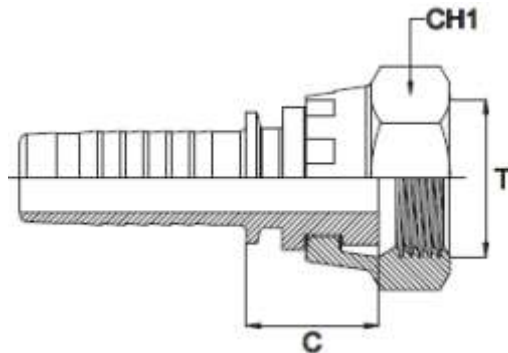

# BSP SWIVEL FEMALE FLAT SEAT - DKR FLAT SEAT -

VITILLO	Bar W.P.	Codice Part Number	Filetto Thread	Ø Int. Tubo Inch. Hose I.D.	C Cut - Off	CH1
FDGSP0404-SS	450	BSPSFFS0404	1/4"	1/4"	15,5	19
FDGSP0504-SS		BSPSFFS0405	1/4"	5/16"	16,0	19
FDGSP0406-SS		BSPSFFS0604	3/8"	1/4"	16,0	22
FDGSP0506-SS	350	BSPSFFS0605	3/8"	5/16"	16,0	22
FDGSP0606-SS	450	BSPSFFS0606	3/8"	3/8"	16,0	22
FDGSP0608-SS		BSPSFFS0806	1/2"	3/8"	18,0	27
FDGSP0808-SS	415	BSPSFFS0808	1/2"	1/2"	18,5	27
FDGSP0810-SS	350	BSPSFFS0810	1/2"	5/8"	20,5	27
FDGSP1008-SS	415	BSPSFFS1008	5/8"	1/2"	18,5	30
FDGSP1010-SS	350	BSPSFFS1010	5/8"	5/8"	20,0	30
FDGSP0812-SS	415	BSPSFFS1208	3/4"	1/2"	21,0	32
FDGSP1012-SS	350	BSPSFFS1210	3/4"	5/8"	24,0	32
FDGSP1212-SS		BSPSFFS1212	3/4"	3/4"	22,0	32
FDGSP1216-SS		BSPSFFS1612	1"	3/4"	23,0	38
FDGSP1616-SS	280	BSPSFFS1616	1"	1"	24,0	38
FDGSP1620-SS	210	BSPSFFS1620	1"	1"1/4	25,0	38
FDGSP2016-SS		BSPSFFS2016	1"1/4	1"	24,5	50
FDGSP2020-SS		BSPSFFS2020	1"1/4	1"1/4	25,5	50
FDGSP2424-SS	185	BSPSFFS2424	1"1/2	1"1/2	27,0	55
FDGSP3232-SS	165	BSPSFFS3232	2"	2"	28,0	70