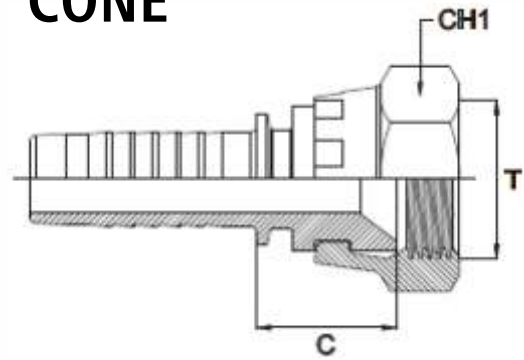

JIC SWIVEL FEMALE 74° CONE - DKJ-

VITILLO	Bar W.P.	Codice Part Number	Filetto Thread	Ø Int. Tubo Inch. Hose I.D.	C Cut - Off	CH1	
FDJ0303-SS	350	JSF0603	3/8"	3/16"	15,5	17	
FDJ0304-SS		JSF0703	7/16"	3/16"	15,5	17	
FDJ0404-SS		JSF0704	7/16"	1/4"	15,5	17	
FDJ0504-SS		JSF0705	7/16"	5/16"	15,5	17	
FDJ0604-SS		JSF0706	7/16"	3/8"	15,5	17	
FDJ0305-SS		JSF0803	1/2"	3/16"	15,5	17	
FDJ0405-SS		JSF0804	1/2"	1/4"	15,5	17	
FDJ0505-SS		JSF0805	1/2"	5/16"	15,5	17	
FDJ0605-SS	250	JSF0806	1/2"	3/8"	15,5	17	
FDJ0406-SS		JSF0904	9/16"	1/4"	15,5	19	
FDJ0506-SS		JSF0905	9/16"	5/16"	15,5	19	
FDJ0606-SS		JSF0906	9/16"	3/8"	15,5	19	
FDJ0806-SS		JSF0908	9/16"	1/2"	16,5	19	
FDJ0607-SS		JSF1006	5/8"	3/8"	15,5	22	
FDJ0408-SS		JSF1204	3/4"	1/4"	19,0	24	
FDJ0508-SS		JSF1205	3/4"	5/16"	19,0	24	
FDJ0608-SS	200	JSF1206	3/4"	3/8"	19,0	24	
FDJ0808-SS		JSF1208	3/4"	1/2"	19,5	24	
FDJ1008-SS		JSF1210	3/4"	5/8"	20,0	24	
FDJ1208-SS		JSF1212	3/4"	3/4"	20,5	24	
FDJ0610-SS		JSF1406	7/8"	3/8"	19,0	27	
FDJ0810-SS		JSF1408	7/8"	1/2"	19,5	27	
FDJ1010-SS		JSF1410	7/8"	5/8"	20,0	27	
FDJ1210-SS		JSF1412	7/8"	3/4"	20,5	27	
FDJ0812-SS	160	JSF1708	1" 1/16	1/2"	23,0	32	
FDJ1012-SS		JSF1710	1" 1/16	5/8"	23,0	32	
FDJ1212-SS		JSF1712	1" 1/16	3/4"	23,0	32	
FDJ1612-SS		JSF1716	1" 1/16	1"	23,5	32	
FDJ1216-SS		100	JSF2112	1" 5/16	3/4"	23,5	38
FDJ1616-SS			JSF2116	1" 5/16	1"	24,5	38
FDJ2016-SS		125	JSF2120	1" 5/16	1" 1/4	25,5	38
FDJ1620-SS			JSF2616	1" 5/8	1"	27,0	50
FDJ2020-SS	100	JSF2620	1" 5/8	1" 1/4	28,0	50	
FDJ2024-SS		JSF3020	1" 7/8	1" 1/4	28,0	55	
FDJ2424-SS		JSF3024	1" 7/8	1" 1/2	28,0	55	
FDJ3240-SS	80	JSF4032	2" 1/2	2"	31,0	70	