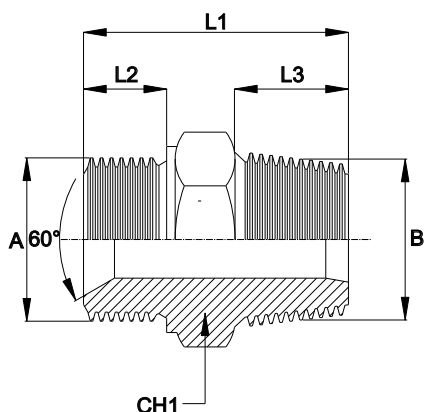

**ADATTATORE MASCHIO DIRITTO**

Filetto Gas Cilindrico/Conico

**MALE STRAIGHT ADAPTOR**

Thread BSP Parallel/BSP Taper

Bar W.P.	Codice Part Number	A	B	L1	L2	L3	CH1
350	BSPBSPTMA0202	1/8"	1/8"	24,5	8,0	8,0	14
300	BSPBSPTMA0404	1/4"	1/4"	32,0	11,0	12,5	19
280	BSPBSPTMA0606	3/8"	3/8"	35,5	12,0	13,9	22
200	BSPBSPTMA0808	1/2"	1/2"	40,5	14,0	17,0	27
	BSPBSPTMA1212	3/4"	3/4"	45,0	16,0	17,5	32
120	BSPBSPTMA1616	1"	1"	54,5	19,0	22,0	41
105	BSPBSPTMA2020	1" 1/4	1" 1/4	57,0	20,0	24,0	50
	BSPBSPTMA2424	1" 1/2	1" 1/2	58,0	20,0	24,0	55
70	BSPBSPTMA3232	2"	2"	65,0	24,5	25,0	70
*	BSPBSPTMA4040	2" 1/2	2" 1/2	74,0	26,0	33,0	80

**Reducing Adaptor - Riduzioni**

300	BSPBSPTMRA0204	1/8"	1/4"	29,5	8,0	13,0	19
280	BSPBSPTMRA0206	1/8"	3/8"	32,0	8,0	13,9	19
300	BSPBSPTMRA0402	1/4"	1/8"	27,5	11,0	8,0	19
280	BSPBSPTMRA0406	1/4"	3/8"	35,0	11,0	14,0	19
200	BSPBSPTMRA0408	1/4"	1/2"	39,0	11,0	17,0	22
280	BSPBSPTMRA0604	3/8"	1/4"	34,0	12,0	12,5	22
200	BSPBSPTMRA0608	3/8"	1/2"	40,0	12,0	17,0	22
	BSPBSPTMRA0612	3/8"	3/4"	41,0	12,0	17,5	27
	BSPBSPTMRA0802	1/2"	1/8"	32,5	14,0	8,0	27
	BSPBSPTMRA0804	1/2"	1/4"	36,5	14,0	13,0	22
	BSPBSPTMRA0806	1/2"	3/8"	37,5	14,0	14,0	27
	BSPBSPTMRA0812	1/2"	3/4"	41,0	14,0	17,5	27
	BSPBSPTMRA1206	3/4"	3/8"	41,0	16,0	14,0	32
120	BSPBSPTMRA1208	3/4"	1/2"	44,5	16,0	17,0	32
	BSPBSPTMRA1216	3/4"	1"	51,0	16,0	22,0	36
105	BSPBSPTMRA1612	1"	3/4"	49,0	19,0	17,5	41
	BSPBSPTMRA1620	1"	1" 1/4	56,0	19,0	24,0	46
	BSPBSPTMRA2016	1" 1/4	1"	55,0	20,0	22,0	50
	BSPBSPTMRA2024	1" 1/4	1" 1/2	58,0	20,0	24,0	50
70	BSPBSPTMRA2420	1" 1/2	1" 1/4	58,5	20,0	24,0	55
	BSPBSPTMRA2432	1" 1/2	2"	61,0	20,0	25,0	70
	BSPBSPTMRA3224	2"	1" 1/2	64,0	24,5	24,0	70