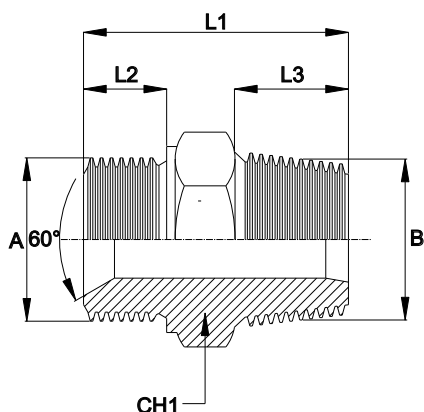

ADATTATORE MASCHIO DIRITTO

Filetto Gas Cilindrico/Conico

MALE STRAIGHT ADAPTOR

Thread BSP Parallel/BSP Taper

Bar W.P.	Codice Part Number	A	B	L1	L2	L3	CH1
350	BSPBSPTMA0202	1/8"	1/8"	24,5	8,0	8,0	14
300	BSPBSPTMA0404	1/4"	1/4"	32,0	11,0	12,5	19
280	BSPBSPTMA0606	3/8"	3/8"	35,5	12,0	13,9	22
200	BSPBSPTMA0808	1/2"	1/2"	40,5	14,0	17,0	27
	BSPBSPTMA1212	3/4"	3/4"	45,0	16,0	17,5	32
120	BSPBSPTMA1616	1"	1"	54,5	19,0	22,0	41
105	BSPBSPTMA2020	1" 1/4	1" 1/4	57,0	20,0	24,0	50
	BSPBSPTMA2424	1" 1/2	1" 1/2	58,0	20,0	24,0	55
70	BSPBSPTMA3232	2"	2"	65,0	24,5	25,0	70
*	BSPBSPTMA4040	2" 1/2	2" 1/2	74,0	26,0	33,0	80

Reducing Adaptor - Riduzioni

300	BSPBSPTMRA0204	1/8"	1/4"	29,5	8,0	13,0	19
280	BSPBSPTMRA0206	1/8"	3/8"	32,0	8,0	13,9	19
300	BSPBSPTMRA0402	1/4"	1/8"	27,5	11,0	8,0	19
280	BSPBSPTMRA0406	1/4"	3/8"	35,0	11,0	14,0	19
200	BSPBSPTMRA0408	1/4"	1/2"	39,0	11,0	17,0	22
280	BSPBSPTMRA0604	3/8"	1/4"	34,0	12,0	12,5	22
200	BSPBSPTMRA0608	3/8"	1/2"	40,0	12,0	17,0	22
	BSPBSPTMRA0612	3/8"	3/4"	41,0	12,0	17,5	27
	BSPBSPTMRA0802	1/2"	1/8"	32,5	14,0	8,0	27
	BSPBSPTMRA0804	1/2"	1/4"	36,5	14,0	13,0	22
	BSPBSPTMRA0806	1/2"	3/8"	37,5	14,0	14,0	27
	BSPBSPTMRA0812	1/2"	3/4"	41,0	14,0	17,5	27
	BSPBSPTMRA1206	3/4"	3/8"	41,0	16,0	14,0	32
120	BSPBSPTMRA1208	3/4"	1/2"	44,5	16,0	17,0	32
	BSPBSPTMRA1216	3/4"	1"	51,0	16,0	22,0	36
105	BSPBSPTMRA1612	1"	3/4"	49,0	19,0	17,5	41
	BSPBSPTMRA1620	1"	1" 1/4	56,0	19,0	24,0	46
	BSPBSPTMRA2016	1" 1/4	1"	55,0	20,0	22,0	50
	BSPBSPTMRA2024	1" 1/4	1" 1/2	58,0	20,0	24,0	50
70	BSPBSPTMRA2420	1" 1/2	1" 1/4	58,5	20,0	24,0	55
	BSPBSPTMRA2432	1" 1/2	2"	61,0	20,0	25,0	70
	BSPBSPTMRA3224	2"	1" 1/2	64,0	24,5	24,0	70