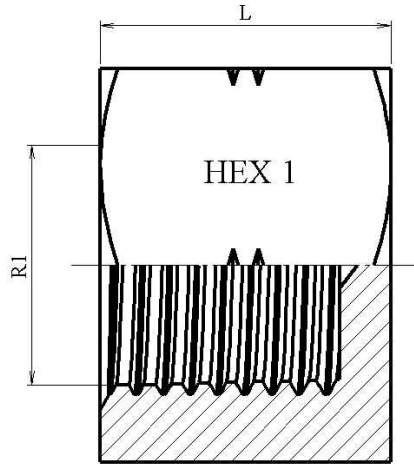

S.S. NPT fixed cap

Stainless Steel AISI 316-L

Part n°	R1	L	HEX 1
ZN107202	1/8" NPT	15	14
ZN107204	1/4" NPT	22,5	19
ZN107206	3/8" NPT	21	22
ZN107208	1/2" NPT	24	27
ZN107212	3/4" NPT	26	36
ZN107216	1" NPT	28,5	41