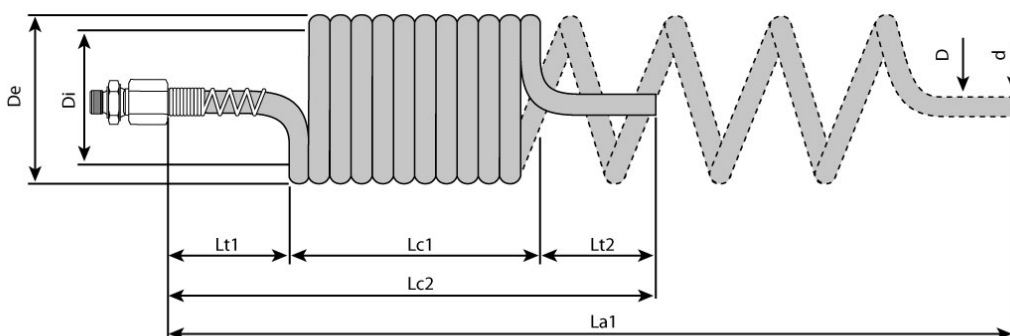

PU-SH98 Spirals with straight terminals and fittings

TECHNICAL FEATURES

Metric

Code	Length																		Available Colours	
	5 m		7,5 m		10 m		15 m													
	D	d	De	Di	Lt1	Lt2	Lc1	Lc2	La1	Lc1	Lc2	La1	Lc1	Lc2	La1	Lc1	Lc2	La1		
	mm	mm	mm	mm	mm	mm	mm	mm	mm	mm	mm	mm	mm	mm	mm	mm	mm	mm	mm	
SPCR64BY	6	4	42	30	150	150	250	550	2500	380	680	3750	515	815	5000	780	1080	7500	B	
SPCR85BY	8	5	46	30	150	150	315	615	2500	480	780	3750	650	950	5000	980	1280	7500	B	
SPCR1065BY	10	6,5	60	40	150	150	300	600	2500	460	760	3750	620	920	5000	940	1240	7500	B	
SPCR128BY	12	8	84	60	150	150	250	550	2500	385	685	3750	515	815	5000	780	1080	7500	B	
SPCR1610BY	16	10	92	60	150	150	315	615	2500	485	785	3750	655	955	5000	990	1290	7500	B	

B : Blue

6 x 4: male swivel 1/4"
8 x 5: male swivel 1/4"
10 x 6,5: male swivel 1/4"
12 x 8: male swivel 3/8"
16 x 10: male swivel 3/8"

OPTIONAL

Color

Packing

Long Length

For any further information about the optional items, please contact the sales office ()